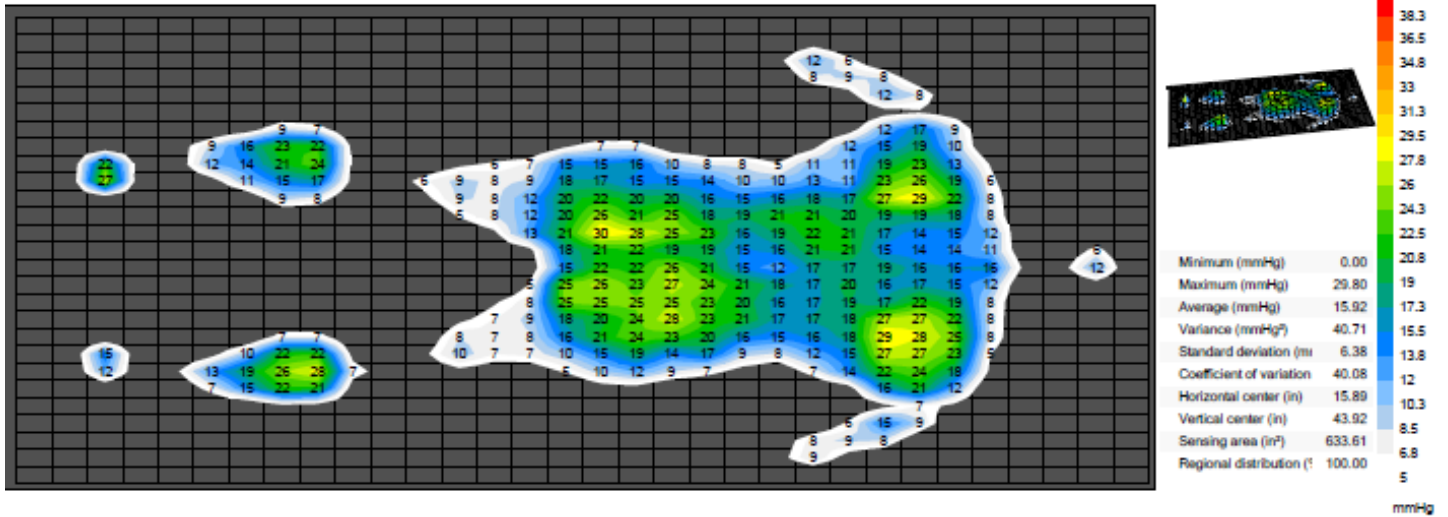

# Envy Line® NPT3™

## Pressure Mapping

Monday, August 11, 2014 3:07:48.495 PM

Note: Scale of 40mmHg used. For more information see handout: What is Pressure Mapping?

- Gender: Male
- Height: 5'8"
- Weight: 220 lbs.
- Mattress Width: 35"
- Pillow Used: No