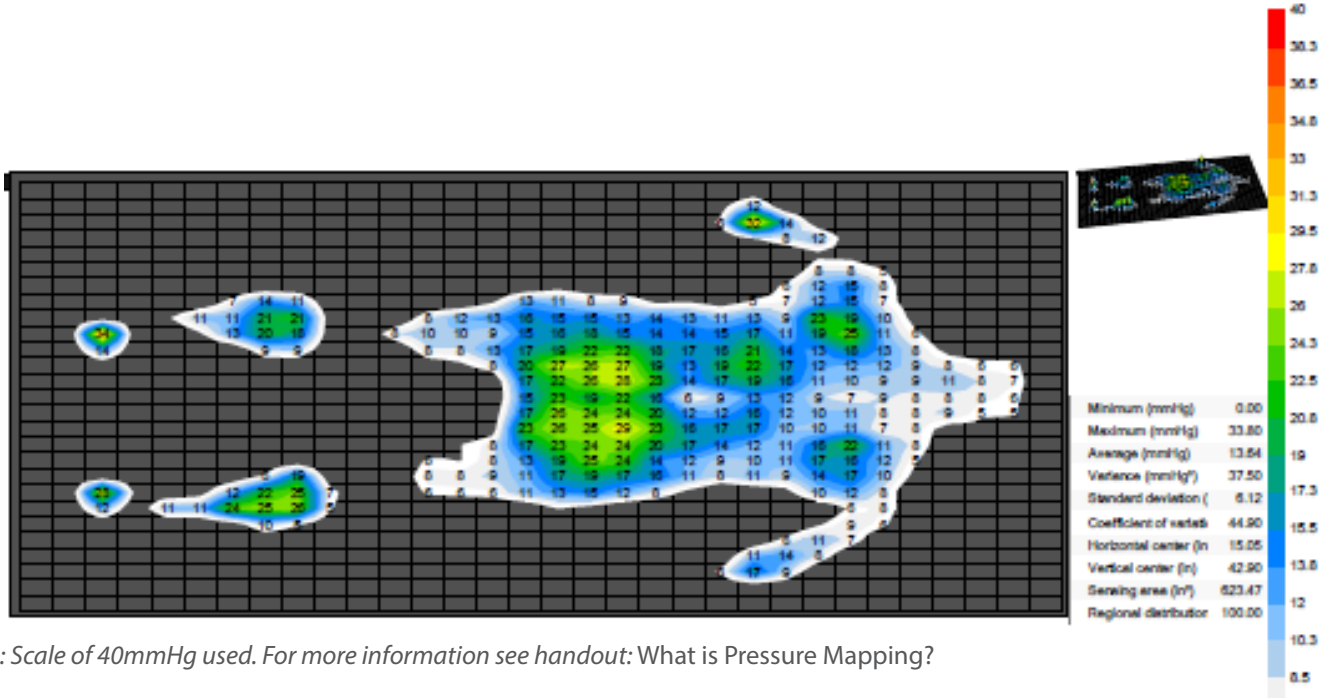

Envy Line® G Series™ NP12™

Pressure Mapping

Thursday, January 17, 2013 2:32:02.841 PM

Note: Scale of 40mmHg used. For more information see handout: What is Pressure Mapping?

- Gender: Male
- Height: 5'7"
- Weight: 220 lbs.