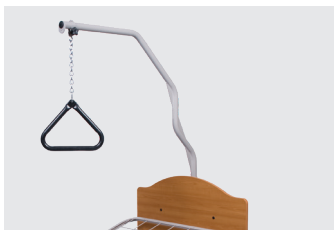

Horizon™ Line

Product Options

	Horizon 13.1™	Horizon 9.1™	Horizon 7.1™	Horizon 3.1™
Embedded Staff Control	Yes	Yes	Yes	No
Enhanced Embedded Staff Control	Yes	No	No	No
Adjustable Length (84"-88")	80" Standard Optional: 84" or 88"	Yes	Yes	No
Adjustable Width (35"-42")	Standard	Yes	Yes	No
Trapeze Kit	Yes	Yes	Yes	Yes
Trend/Reverse Trend	Standard	Optional	Optional	Optional

Trapeze Kit

Trend, Reverse Trend,
Chair positioning

Deck Extension Kit

Learn more: Call 800-814-9389
or contact your Sizewise rep